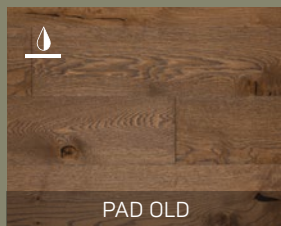

ARNO OLD

TICINO OLD

SAVIO OLD

PESCARA OLD

CERVO OLD

PAD OLD

NERA OLD

MAJA OLD 1600 x 160 mm