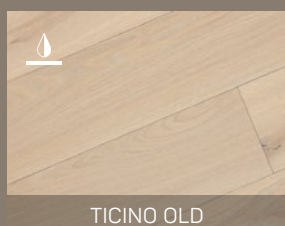

Colori Della Natura

Colori Della Natura is a collection in a wide range of colors. The boards are brushed and bevelled, which gives them a unique character.

The color palette from this collection is available in the **Concept 600**, **Concept 1200** and **Concept 2000**.

Hardwax oil

25-year warranty

Brushed

Herringbone

Suitable for underfloor heating

Different sizes

ADDA OLD

AGRI OLD

CRATI OLD

ARNO OLD

TICINO OLD

TANARO OLD

SAVIO OLD

VOLTURNO OLD

PESCARA OLD

TYBR OLD