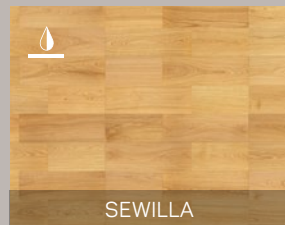

Concept Creative

Concept Creative is a collection of 2-layer boards in the dimension **540x180x11 mm** and **360x180x11 mm**. Unlimited number of patterns gives great arrangement possibilities. It is possible to install boards both on the floor and on the wall.

Hardwax oil

25-year warranty

Brushed

Herringbone

Suitable for underfloor heating

Different sizes

HAGA