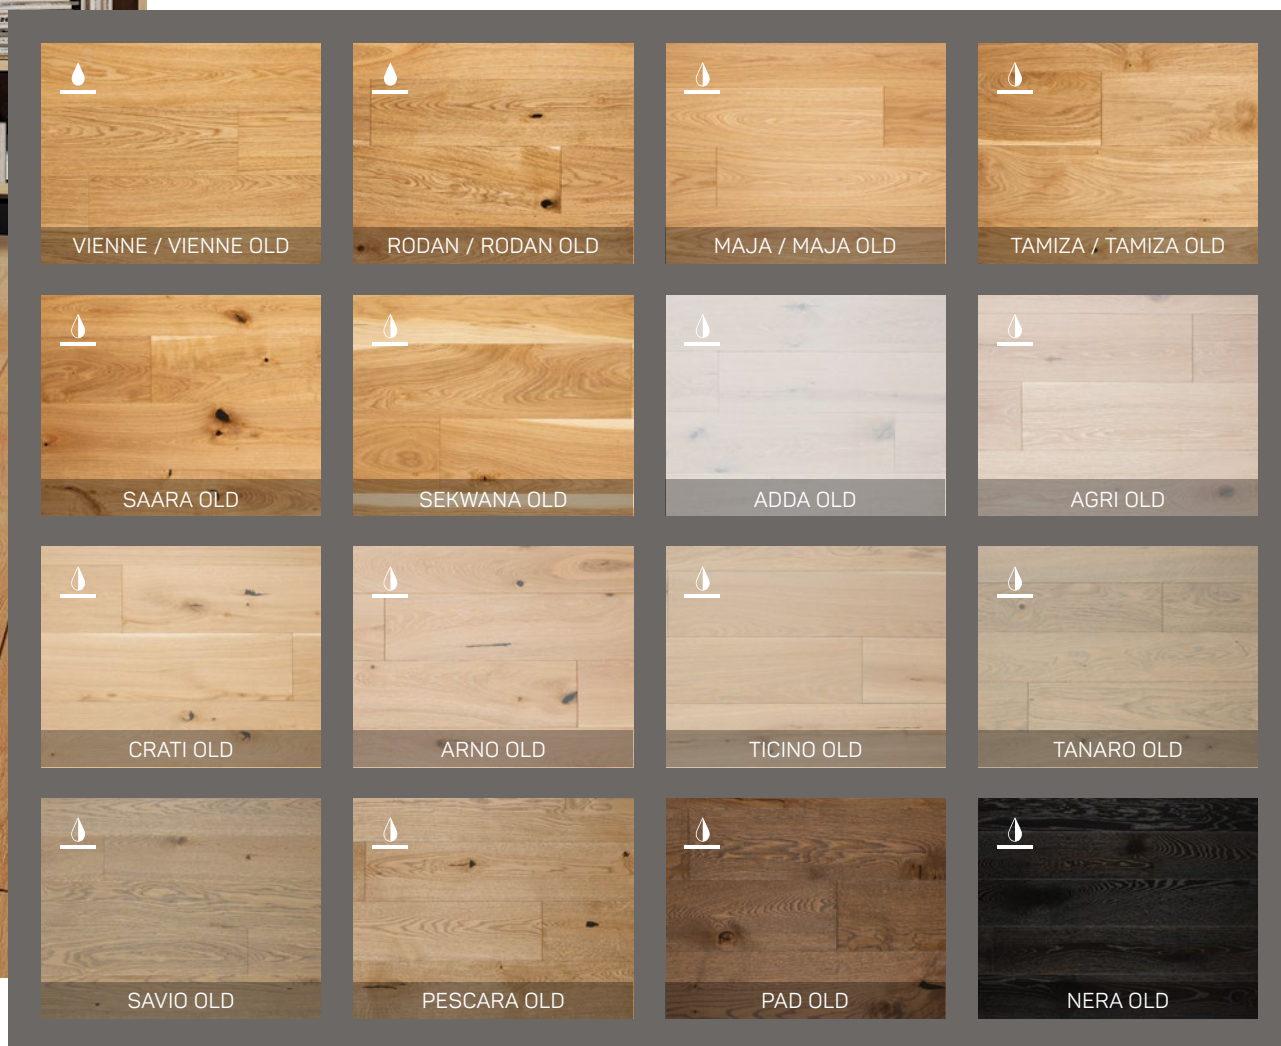

The top layer is **3,8 mm**.

In this collection you will find varnished and Hardwax oil floors. Boards from this collection are also available in Colori Della Natura color palette.

Hardwax oil

Lacquered

Brushed

Suitable for underfloor heating

25-year warranty

Fashionable

Colori d'Italia

Colori d'Italia is a collection of structured floors. Surface finishes are available in dimensions from the collection: **Concept 600**, **Concept 1200** and **Concept 2000**.