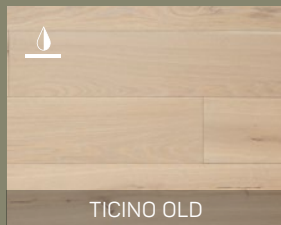

Concept 1200

Concept 1200 is a collection of 2-layer floors in the dimension **1200x120 mm**. Available thicknesses of the boards: **11 mm** and **15 mm**. The top layer is **3,8 mm**. In this collection you will find varnished and Hardwax oil floors.

Boards from this collection are also available in Colori Della Natura color palette.

Hardwax
oil

Lacquered

Brushed

Suitable for
underfloor
heating

25-year
warranty

Fashionable

ADDA OLD