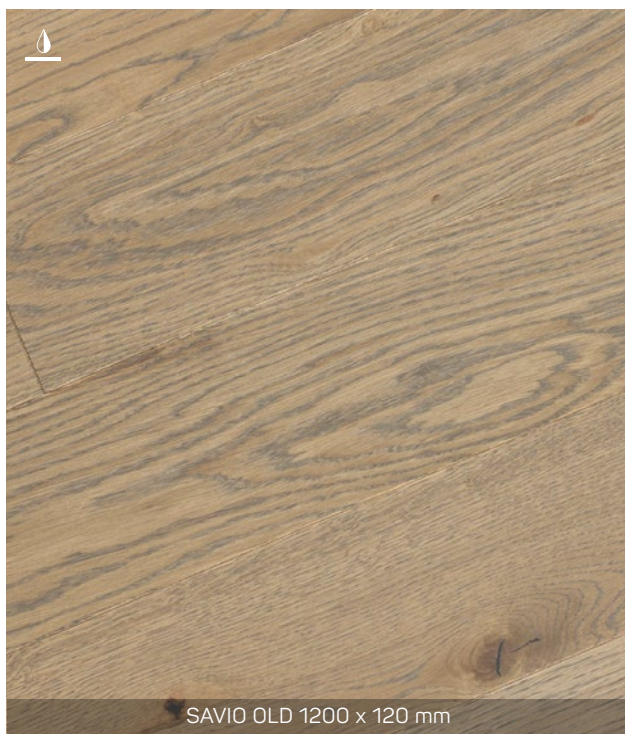

Hardwax oil

Lacquered

Brushed

Herringbone

Suitable for underfloor heating

25-year warranty

SAARA OLD 1200 x 120 mm

Concept 1200