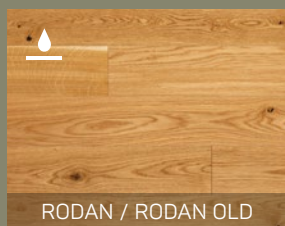

Boards from this collection are also available in Colori Della Natura color palette.

Hardwax
oil

Lacquered

Brushed

Suitable for
underfloor
heating

25-year
warranty

Fashionable

VIENNE / VIENNE OLD