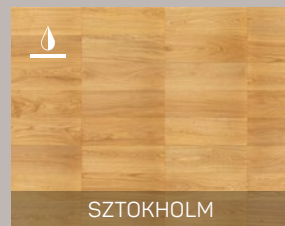

Concept Creative

Concept Creative is a collection of 2-layer boards in the dimension **540x180x11 mm** and **360x180x11 mm**. Unlimited number of patterns gives great arrangement possibilities. It is possible to install boards both on the floor and on the wall.

Hardwax oil

25-year warranty

Brushed

Herringbone

Suitable for underfloor heating

Different sizes