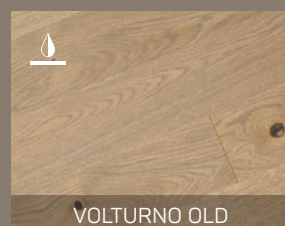

Hardwax oil

25-year warranty

Brushed

Herringbone

Suitable for underfloor heating

Different sizes

ADDA OLD

AGRI OLD

CRATI OLD

ARNO OLD

TICINO OLD

TANARO OLD

SAVIO OLD

VOLTURNO OLD

PESCARA OLD

TYBR OLD