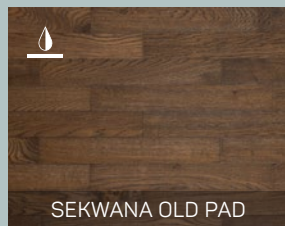

TAMIZA / TAMIZA OLD

SEKWANA OLD PAD