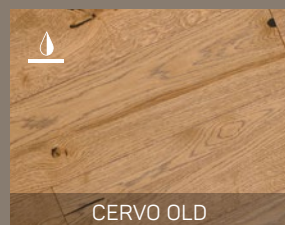

Hardwax oil

25-year warranty

Brushed

Herringbone

Suitable for underfloor heating

Different sizes

ADDA OLD

AGRI OLD

CRATI OLD

ARNO OLD

TICINO OLD

TANARO OLD

SAVIO OLD

VOLTURNO OLD

PESCARA OLD

TYBR OLD