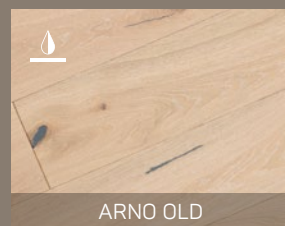

Colori Della Natura

Colori Della Natura is a collection in a wide range of colors. The boards are brushed and bevelled, which gives them a unique character.

The color palette from this collection is available in the **Concept 600**, **Concept 1200** and **Concept 2000**.

Hardwax oil

25-year warranty

Brushed

Herringbone

Suitable for underfloor heating

Different sizes

ADDA OLD

AGRI OLD

CRATI OLD

ARNO OLD

TICINO OLD

TANARO OLD

SAVIO OLD

VOLTURNO OLD

PESCARA OLD

TYBR OLD