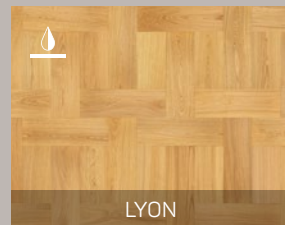

Concept Creative

Concept Creative is a collection of 2-layer boards in the dimension **540x180x11 mm** and **360x180x11 mm**. Unlimited number of patterns gives great arrangement possibilities. It is possible to install boards both on the floor and on the wall.

Hardwax oil

25-year warranty

Brushed

Herringbone

Suitable for underfloor heating

Different sizes

ROTTERDAM