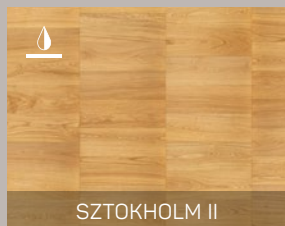

Concept Creative

Concept Creative is a collection of 2-layer boards in the dimension **540x180x11 mm** and **360x180x11 mm**. Unlimited number of patterns gives great arrangement possibilities. It is possible to install boards both on the floor and on the wall.

Hardwax oil

25-year warranty

Brushed

Herringbone

Suitable for underfloor heating

Different sizes

LIVERPOOL