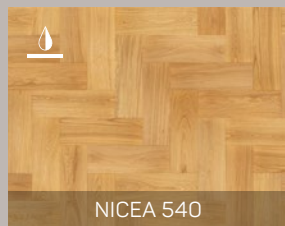

Hardwax oil

25-year warranty

Brushed

Herringbone

Suitable for underfloor heating

Different sizes

LIVERPOOL

NICEA 540