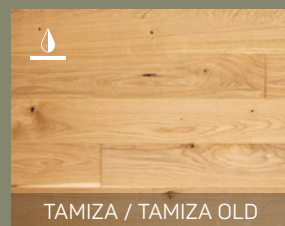

Concept 1200

Concept 1200 is a collection of 2-layer floors in the dimension **1200x120 mm**. Available thicknesses of the boards: **11 mm** and **15 mm**. The top layer is **3,8 mm**. In this collection you will find varnished and Hardwax oil floors.

Boards from this collection are also available in Colori Della Natura color palette.

Hardwax
oil

Lacquered

Brushed

Suitable for
underfloor
heating

25-year
warranty

Fashionable