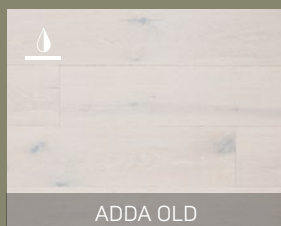

Boards from this collection are also available in Colori Della Natura color palette.

Hardwax
oil

Lacquered

Brushed

Suitable for
underfloor
heating

25-year
warranty

Fashionable

VIENNE / VIENNE OLD

RODAN / RODAN OLD

MAJA / MAJA OLD

TAMIZA / TAMIZA OLD

SAARA OLD

SAHARA OLD

ADDA OLD

AGRI OLD

CRATI OLD