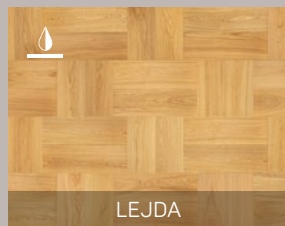

PORTO

LEJDA