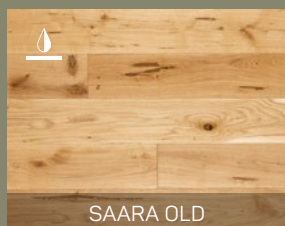

VIENNE / VIENNE OLD