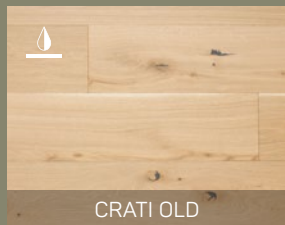

Boards from this collection are also available in Colori Della Natura color palette.

Hardwax
oil

Lacquered

Brushed

Suitable for
underfloor
heating

25-year
warranty

Fashionable

VIENNE / VIENNE OLD

RODAN / RODAN OLD

MAJA / MAJA OLD

TAMIZA / TAMIZA OLD

SAARA OLD

SAHARA OLD

ADDA OLD

AGRI OLD

CRATI OLD