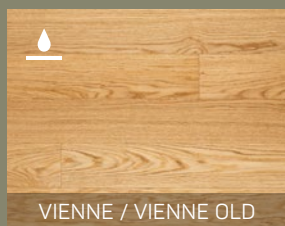

Boards from this collection are also available in Colori Della Natura color palette.

Hardwax
oil

Lacquered

Brushed

Suitable for
underfloor
heating

25-year
warranty

Fashionable

VIENNE / VIENNE OLD