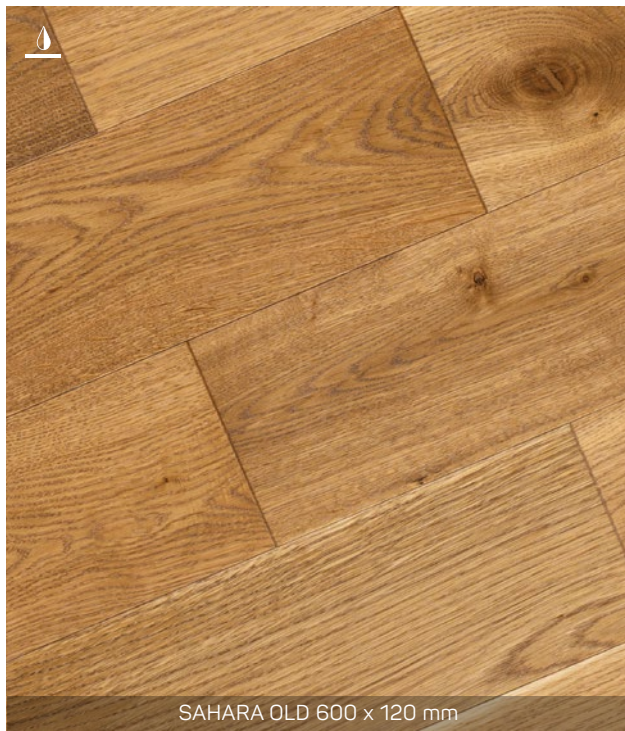

SEKWANA / SEKWANA OLD

SEKWANA OLD SMOKE

SEKWANA OLD AGRI

SEKWANA OLD PAD

PESCARA OLD 600 x 120 mm

Concept 600

Concept 600 is a collection of 2-layer floors in dimension **600x120 mm**. Available thicknesses of the boards: **11 mm** and **15 mm**. The top layer is **3,8 mm**. In this collection you will find varnished and in Hardwax oil floors. It is possible to arrange various patterns: brick, herringbone and square.