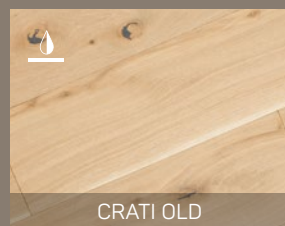

Colori Della Natura

Colori Della Natura is a collection in a wide range of colors. The boards are brushed and bevelled, which gives them a unique character.

The color palette from this collection is available in the **Concept 600**, **Concept 1200** and **Concept 2000**.

Hardwax oil

25-year warranty

Brushed

Herringbone

Suitable for underfloor heating

Different sizes

ADDA OLD

AGRI OLD