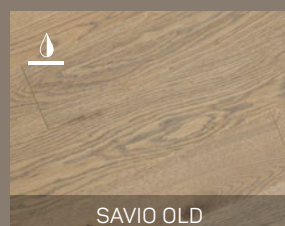

Hardwax oil

25-year warranty

Brushed

Herringbone

Suitable for underfloor heating

Different sizes

ADDA OLD

AGRI OLD

CRATI OLD

ARNO OLD

TICINO OLD

TANARO OLD

SAVIO OLD

VOLTURNO OLD

PESCARA OLD

TYBR OLD