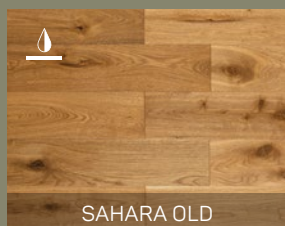

Boards from this collection are also available in Colori Della Natura color palette.

Hardwax
oil

Lacquered

Brushed

Suitable for
underfloor
heating

25-year
warranty

Fashionable

VIENNE / VIENNE OLD

RODAN / RODAN OLD

MAJA / MAJA OLD

TAMIZA / TAMIZA OLD

SAARA OLD

SAHARA OLD

ADDA OLD

AGRI OLD

CRATI OLD