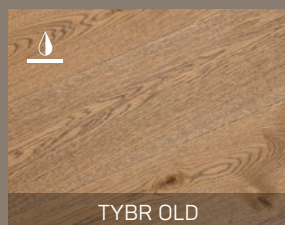

CRATI OLD

ARNO OLD

TICINO OLD

TANARO OLD

SAVIO OLD

VOLTURNO OLD

PESCARA OLD

TYBR OLD

CERVO OLD

PAD OLD

NERA OLD

MAJA OLD 540 x 180 mm

TAMIZA OLD 540 x 180 mm

Concept Creative

Concept Creative is a collection of 2-layer boards in the dimension **540x180x11 mm** and **360x180x11 mm**. Unlimited number of patterns gives great arrangement possibilities. It is possible to install boards both on the floor and on the wall.