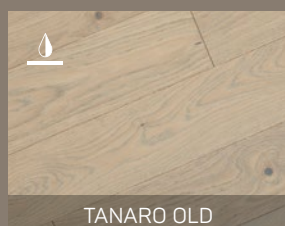

Colori Della Natura

Colori Della Natura is a collection in a wide range of colors. The boards are brushed and bevelled, which gives them a unique character.

The color palette from this collection is available in the **Concept 600**, **Concept 1200** and **Concept 2000**.

Hardwax oil

25-year warranty

Brushed

Herringbone

Suitable for underfloor heating

Different sizes

ADDA OLD

AGRI OLD

CRATI OLD

ARNO OLD

TICINO OLD

TANARO OLD

SAVIO OLD

VOLTURNO OLD

PESCARA OLD

TYBR OLD