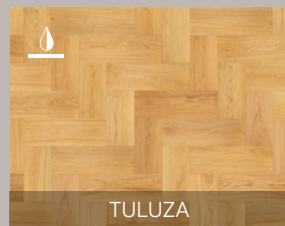

SEWILLA

TULUZA