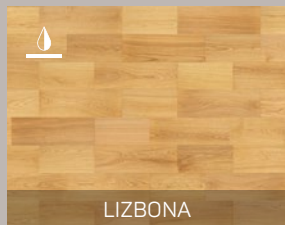

SZTOKHOLM II