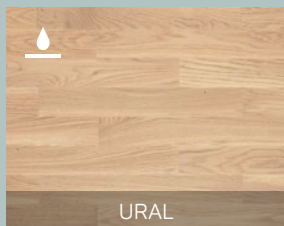

Concept 490

Concept 490 is a collection of 2-layer floors in a classic dimension **490x70 mm**. Available thicknesses of the boards:

11 mm with **3,8 mm** top layer and **14 mm** with **6,0 mm** top layer.

In this collection you will find varnished and in Hardwax oil floors. It is possible to arrange various patterns: brick, herringbone, square and ladder.

Hardwax
oil

Lacquered

Brushed

Herringbone

Suitable for
underfloor
heating

25-year
warranty

VIENNE