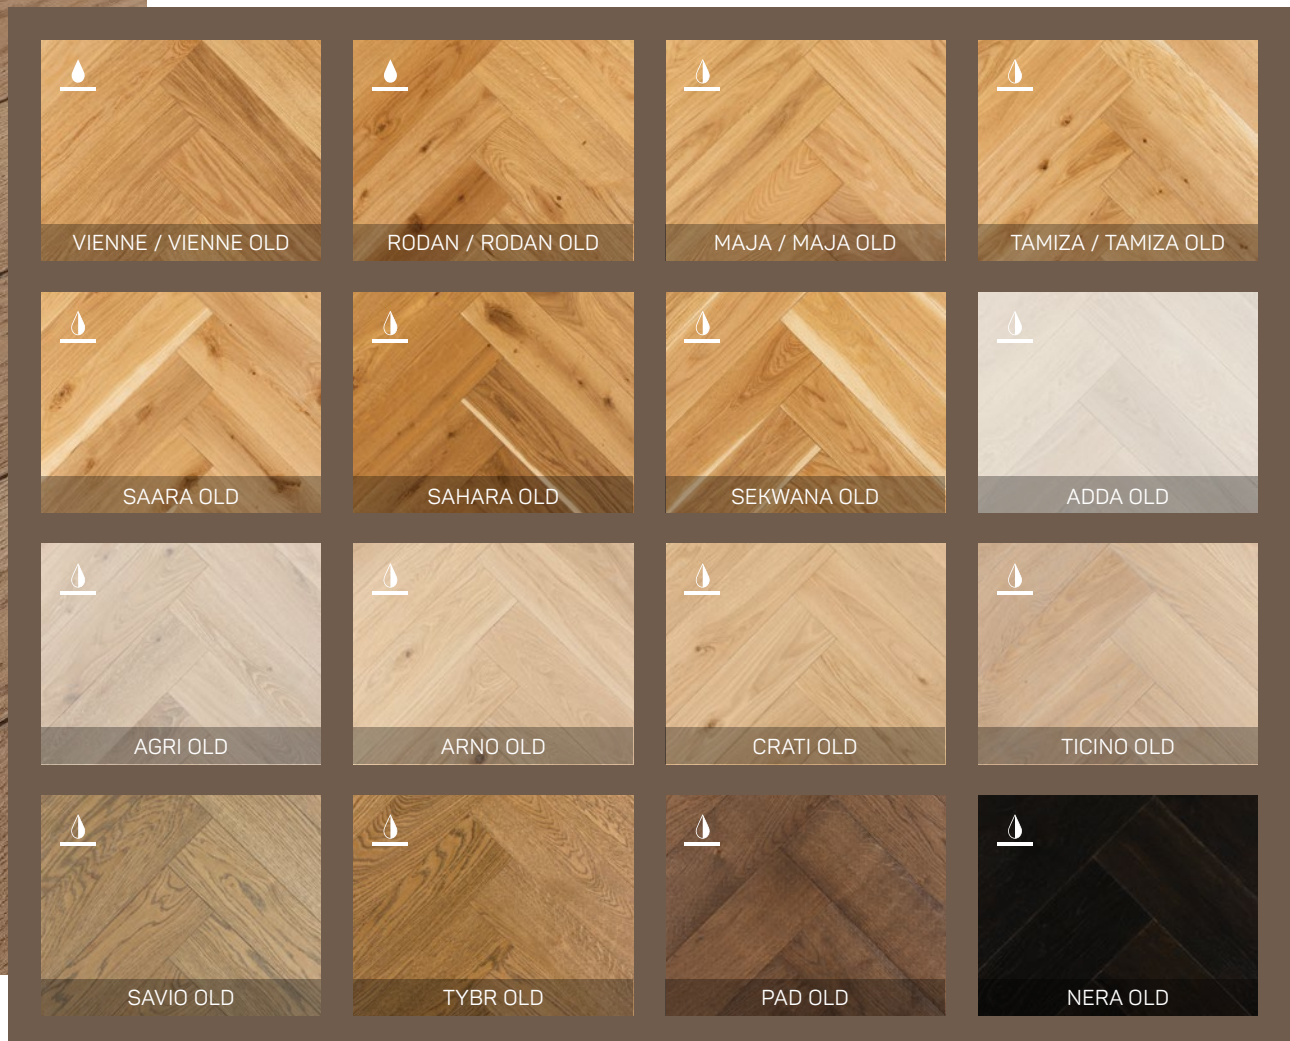

SEKWANA / SEKWANA OLD

SEKWANA OLD SMOKE

SEKWANA OLD AGRI

SEKWANA OLD PAD

PESCARA OLD 600 x 120 mm

Concept 600

Concept 600 is a collection of 2-layer floors in dimension **600x120 mm**. Available thicknesses of the boards: **11 mm** and **15 mm**. The top layer is **3,8 mm**. In this collection you will find varnished and in Hardwax oil floors. It is possible to arrange various patterns: brick, herringbone and square.

Hardwax oil

Lacquered

Brushed

Herringbone

Suitable for underfloor heating

25-year warranty

SAARA OLD 1200 x 120 mm

Concept 1200

Boards from this collection are also available in Colori Della Natura color palette.

Hardwax
oil

Lacquered

Brushed

Suitable for
underfloor
heating

25-year
warranty

Fashionable

VIENNE / VIENNE OLD