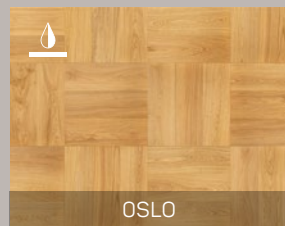

CERVO OLD

PAD OLD

NERA OLD

MAJA OLD 540 x 180 mm

TAMIZA OLD 540 x 180 mm

Concept Creative

Concept Creative is a collection of 2-layer boards in the dimension **540x180x11 mm** and **360x180x11 mm**. Unlimited number of patterns gives great arrangement possibilities. It is possible to install boards both on the floor and on the wall.

Hardwax oil

25-year warranty

Brushed

Herringbone

Suitable for underfloor heating

Different sizes

LIVERPOOL

NICEA 540