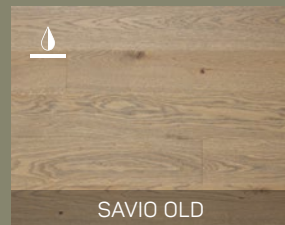

Concept 1200

Concept 1200 is a collection of 2-layer floors in the dimension **1200x120 mm**. Available thicknesses of the boards: **11 mm** and **15 mm**. The top layer is **3,8 mm**. In this collection you will find varnished and Hardwax oil floors.

Boards from this collection are also available in Colori Della Natura color palette.

Hardwax
oil

Lacquered

Brushed

Suitable for
underfloor
heating

25-year
warranty

Fashionable

AGRI OLD