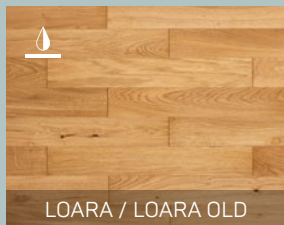

Concept 490

Concept 490 is a collection of 2-layer floors in a classic dimension **490x70 mm**. Available thicknesses of the boards:

11 mm with **3,8 mm** top layer and **14 mm** with **6,0 mm** top layer.

In this collection you will find varnished and in Hardwax oil floors. It is possible to arrange various patterns: brick, herringbone, square and ladder.

Hardwax
oil

Lacquered

Brushed

Herringbone

Suitable for
underfloor
heating

25-year
warranty

URAL