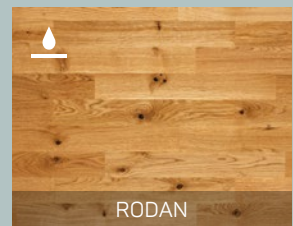

Concept 490

Concept 490 is a collection of 2-layer floors in a classic dimension **490x70 mm**. Available thicknesses of the boards:

11 mm with **3,8 mm** top layer and **14 mm** with **6,0 mm** top layer.

In this collection you will find varnished and in Hardwax oil floors. It is possible to arrange various patterns: brick, herringbone, square and ladder.

Hardwax
oil

Lacquered

Brushed

Herringbone

Suitable for
underfloor
heating

25-year
warranty