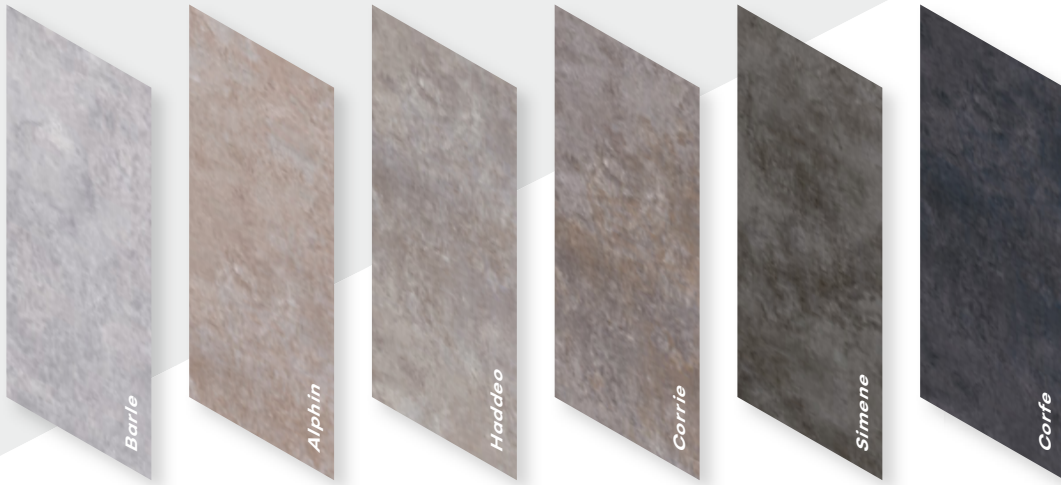

Abstract

91.44 x 45.72 cm
5.0 mm / 0.7 mm

View more
information
in other
languages

Downton Brown

Abstract

Fonteyn

Large tiles, bold statements

With the Fonteyn collection you deliberately make a bold statement. The large, concrete-look tiles bring a daring, industrial edge to any space. Inspired by the raw appeal of an old garage floor, these tiles deliver a robust aesthetic that stands out in both modern and traditional interiors. With its oversized format and striking presence, the Fonteyn collection is perfect for creating a timeless, urban character.