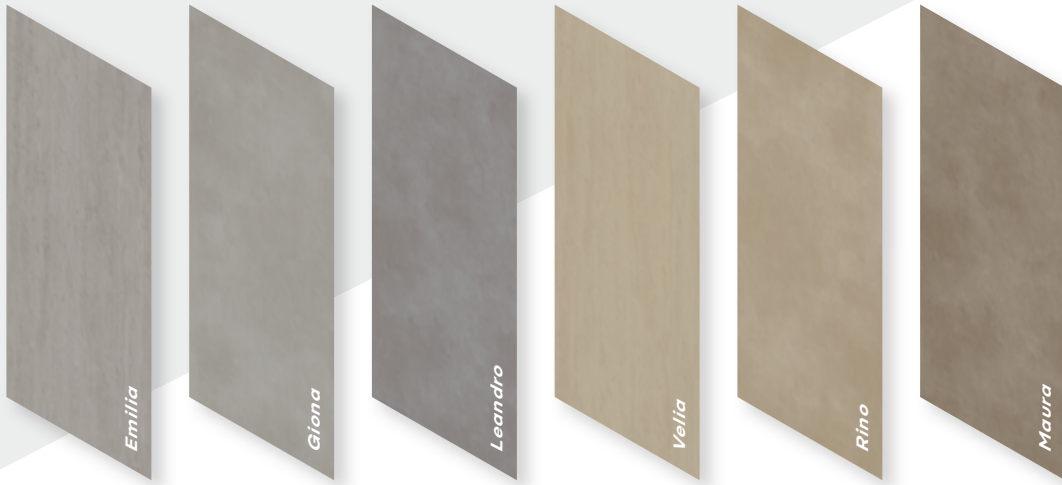

Abruzzo

Combine strength with tradition

Mountain ranges, limestone, rivers and streams make up the pristine and rugged nature of the Abruzzo National Park, the oldest national park in Italy. With the Abruzzo collection, we have tried to capture the strength and tradition of this region in a tile collection with four tiles with a beautiful stone design and two matching tiles in travertine motif that can be perfectly combined.