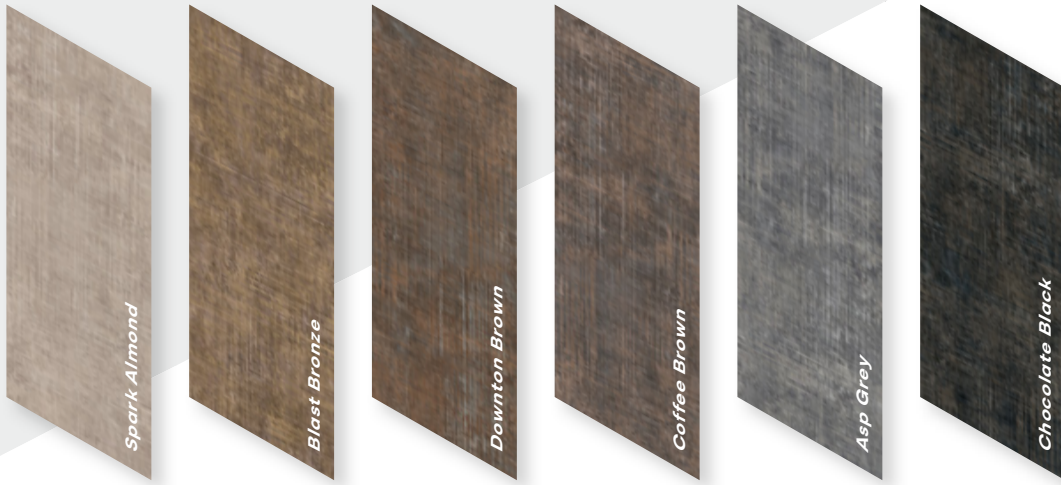

Abruzzo XL

91.44 x 91.44 cm
5.0 mm / 0.55 mm

View more
information
in other
languages

Rino

Abruzzo

Abstract

Vintage charm, timeless appeal

Our Abstract collection brings a bold, contemporary edge to any space with its striking design and unique vintage-inspired look. Featuring intricate patterns and a fresh, eye-catching aesthetic, these tiles elevate interiors with a distinctive style. Its cutting-edge design is best judged on a larger surface, where it really comes into its own. The rectangular tiles measure 91.44 x 45.72 cm and are available as gluedown and loose lay versions.