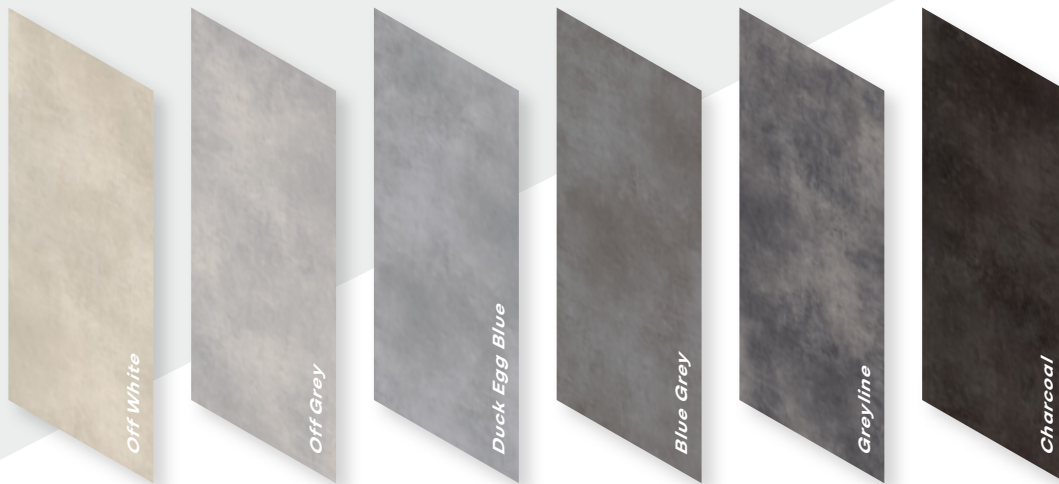

Nuance

Concrete look with a luxury feel

The Nuance collection offers a refined concrete look with a touch of luxury, available in two popular tile sizes for versatile design options. Its subtle, realistic texture adds sophistication to any space, making it an excellent choice for those who appreciate the industrial aesthetic without the intensity. Perfect for modern interiors, the Nuance collection brings an understated elegance that complements a wide range of styles.

Installation types:

This collection is available in the following versions:

Gluedown

Nuance

91.44 x 45.72 cm
2.5 mm / 0.55 mm

Nuance XL

91.44 x 91.44 cm
2.5 mm / 0.55 mm

Click

Nuance

91.4 x 45.7 cm
5.5 mm / 0.55 mm

Loose lay

Nuance

91.44 x 45.72 cm
5.0 mm / 0.7 mm

Nuance XL

91.44 x 91.44 cm
5.0 mm / 0.7 mm

View more
information
in other
languages