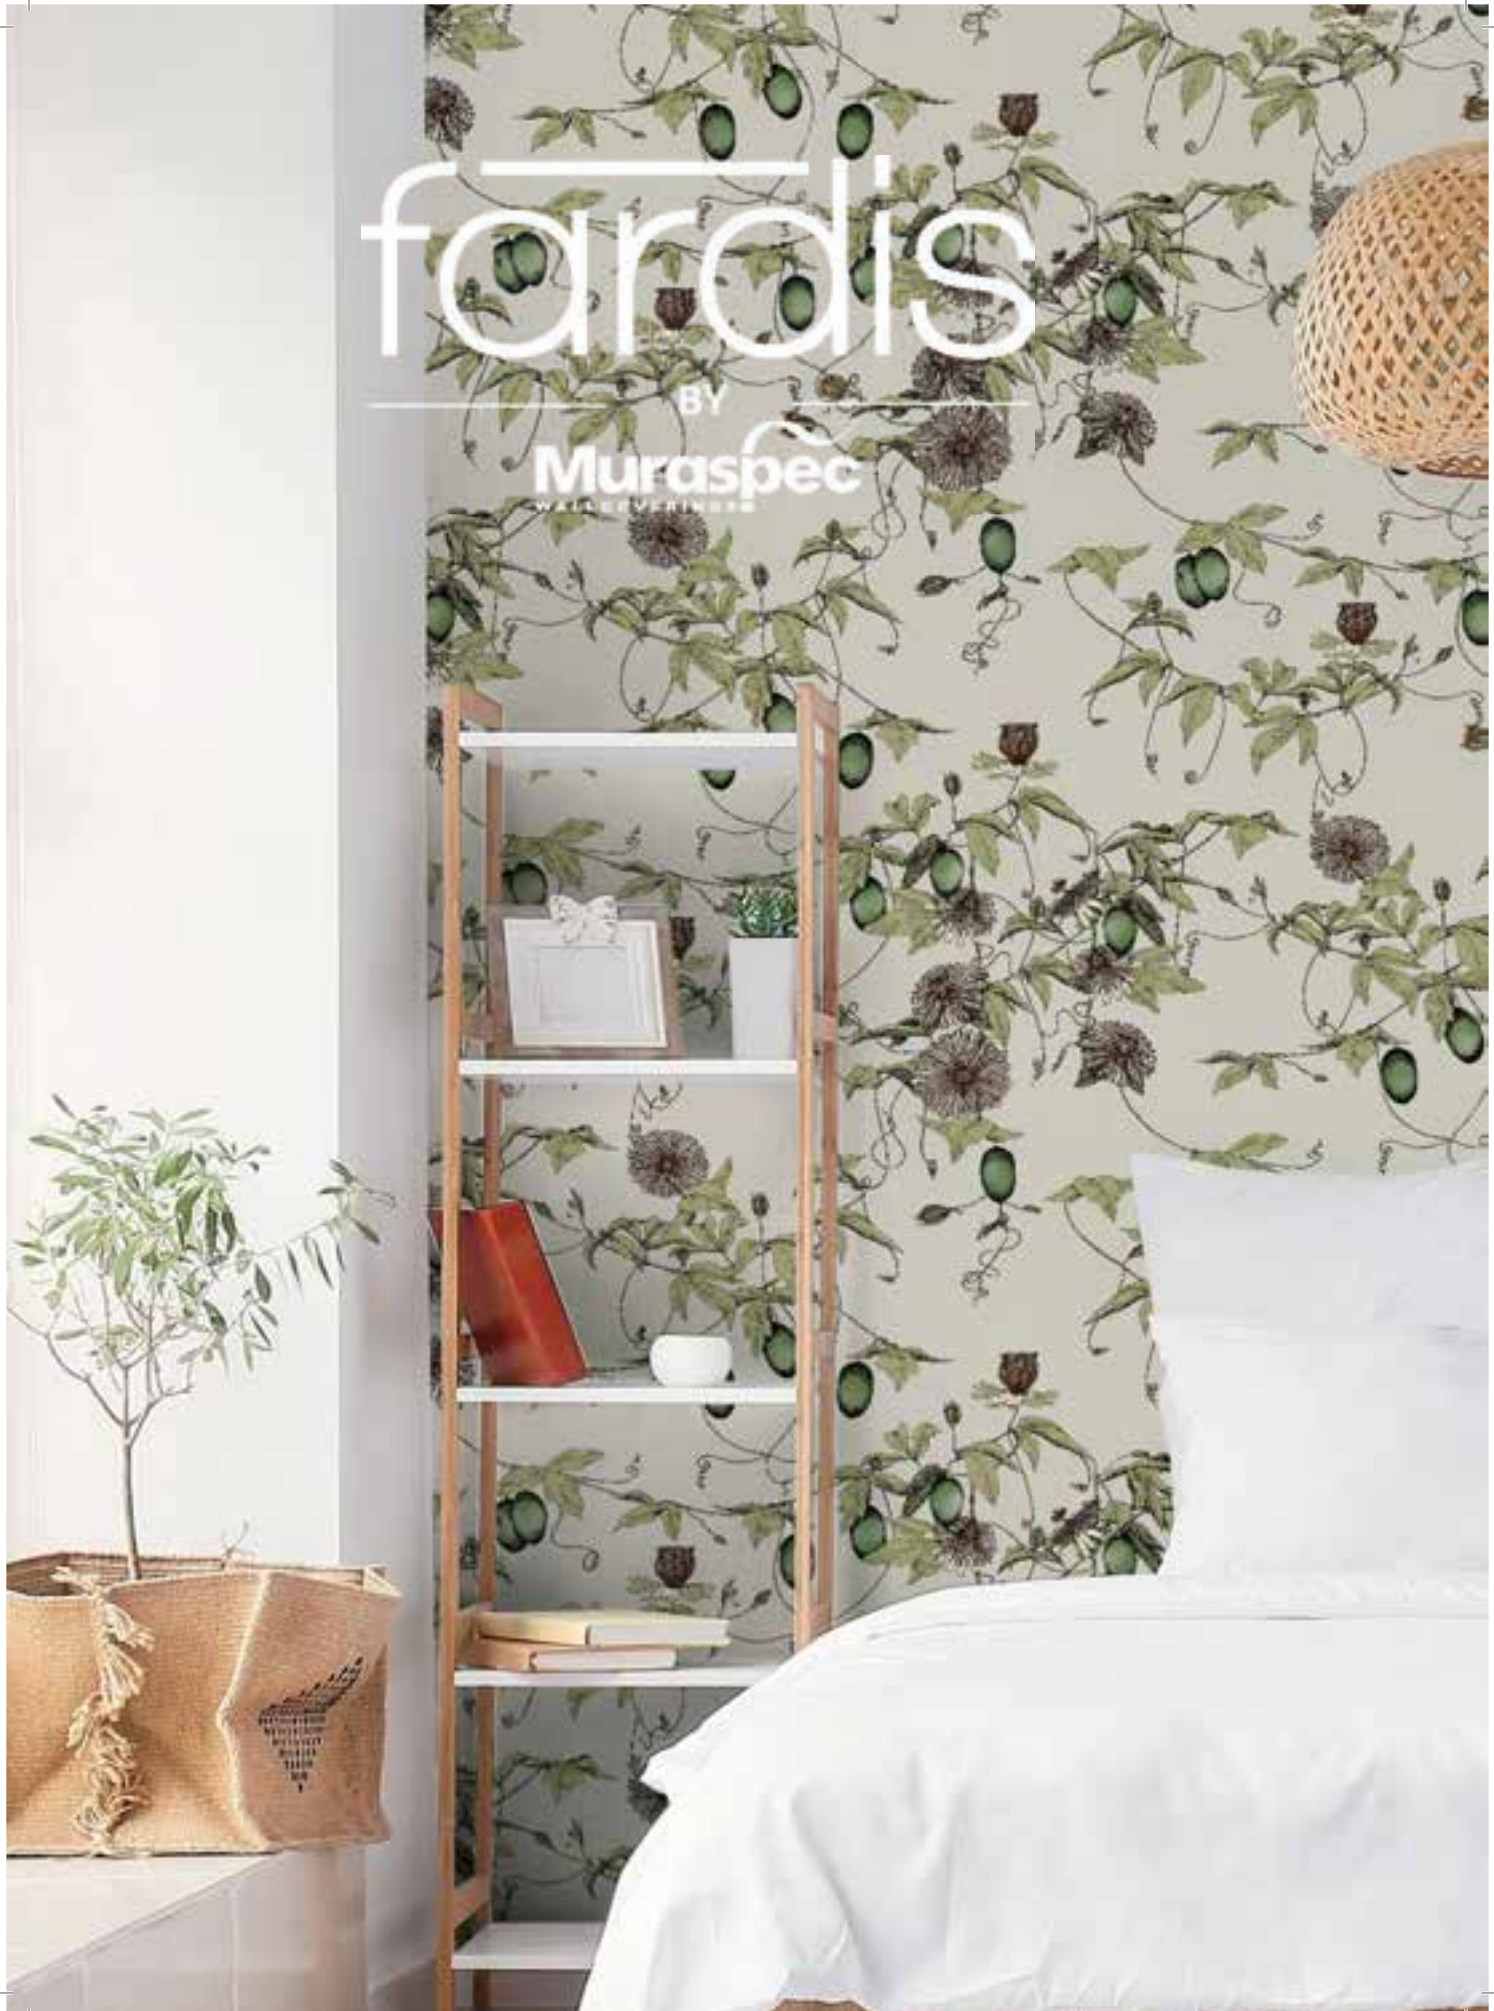

fardis

BY

Muraspec
WALLCOVERINGS